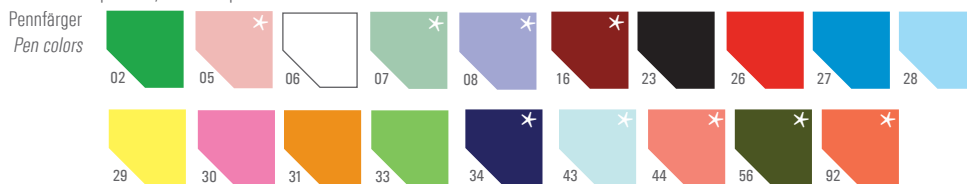

Artikelnr kulpenna / Art no ballpen: 104 XX
Artikelnr stiftpenna 0,7 / Art no pencil 0.7: 724 XX